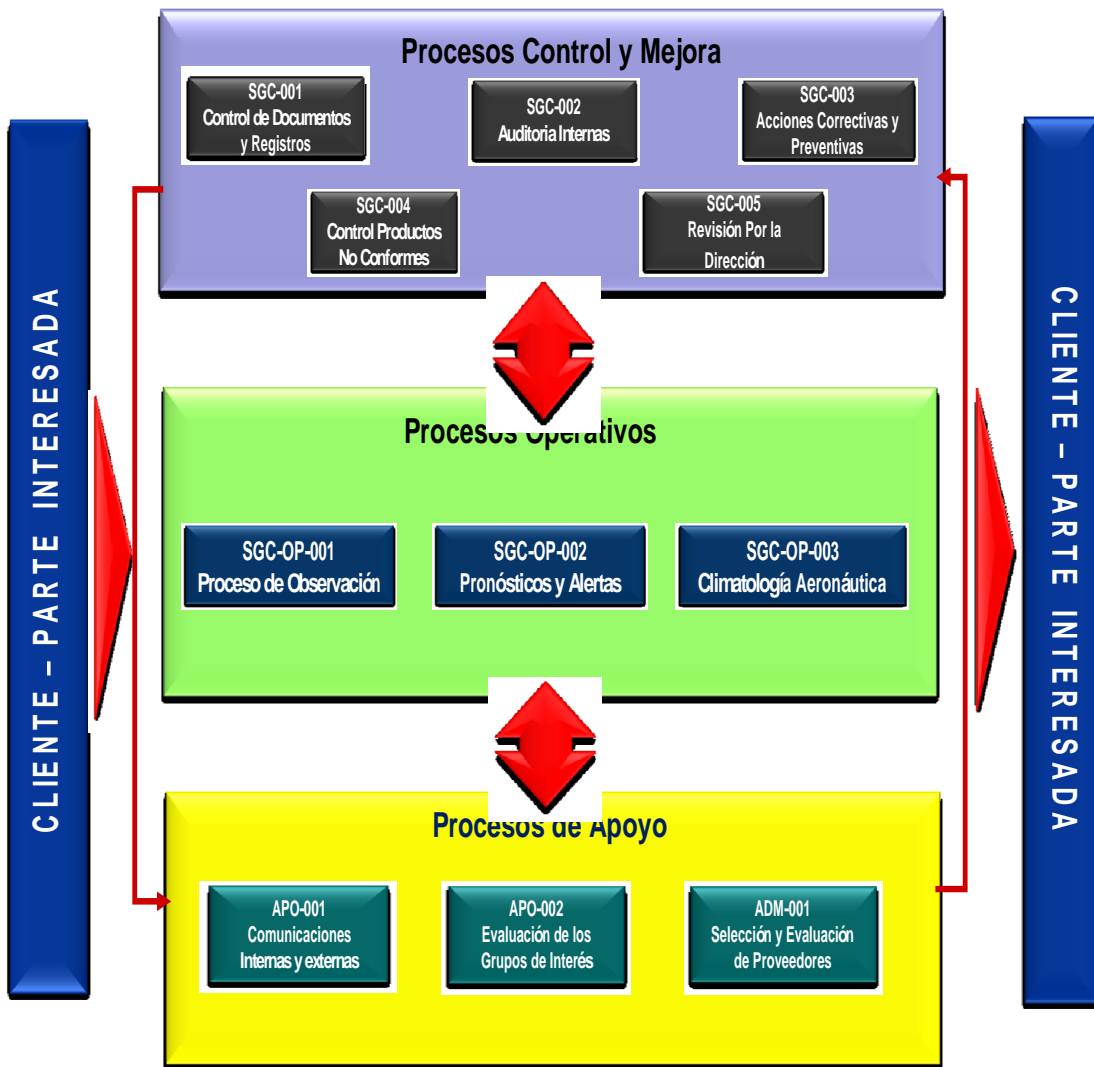

# MAPA DE PROCESOS DE LA OFICINA NACIONAL DE METEOROLOGÍA (ONAMET)

This document was created with Win2PDF available at <http://www.daneprairie.com>.  
The unregistered version of Win2PDF is for evaluation or non-commercial use only.